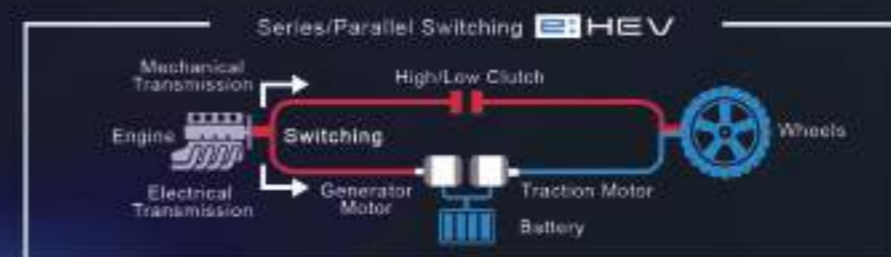

DRIVE MODE MOTOR SWITCH

* RS e:HEV Variant only
** V Turbo and VX Turbo Variant only
*** All Variants