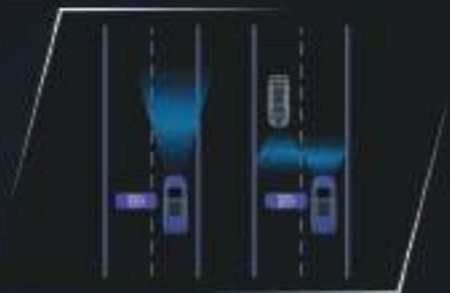

Auto High-Beam (AHB) and Adaptive Driving Beam (ADB)