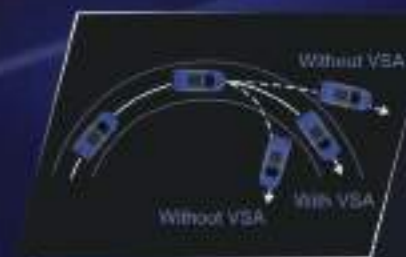

Lead Car Departure Notification (LCDN)

BREAKTHROUGH SAFETY

The All-New Honda CR-V values your safety with a comprehensive set of safety features.

Agile Handling Assist (AHA)

Driver Attention Monitor

Airbags (Driver & Passenger, Side Curtain, Side, Knee)